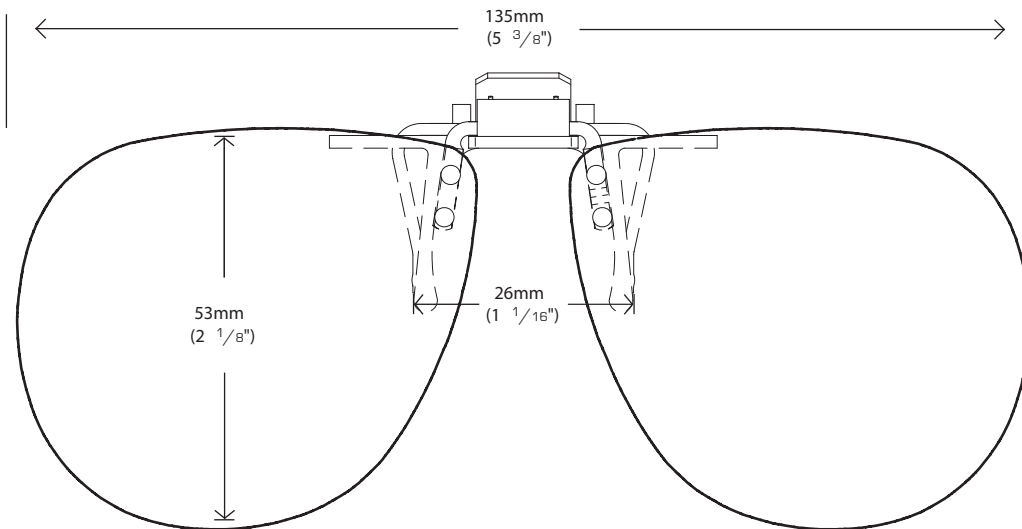

FLIP-UPS OVAL 56

FLIP-UPS RECTANGLE 54

VERIFY THE DOCUMENT PRINTED CORRECTLY

When this document is printed at 100% size, this box should be the same dimensions as a standard credit card.

If the box is smaller or larger than your credit card, you'll need to reprint the document and double check that your printer settings are set to print the page at 100% size (no scaling).

ISOLATE YOUR EYES
COCOONS[®]

COCOONS FLIP-UPS SIZING GUIDE INSTRUCTIONS

This simple to use sizing guide will help you select the Cocoons Flip-Ups size that most accurately fits your prescription eyewear. To use the sizing guide, print out this form at 100% actual size and then place your prescription glasses face down on each shape to determine which one will most accurately match your eyewear.

FLIP-UPS SQUARE 58

FLIP-UPS AVIATOR 58

VERIFY THE DOCUMENT PRINTED CORRECTLY

When this document is printed at 100% size, this box should be the same dimensions as a standard credit card.

If the box is smaller or larger than your credit card, you'll need to reprint the document and double check that your printer settings are set to print the page at 100% size (no scaling).