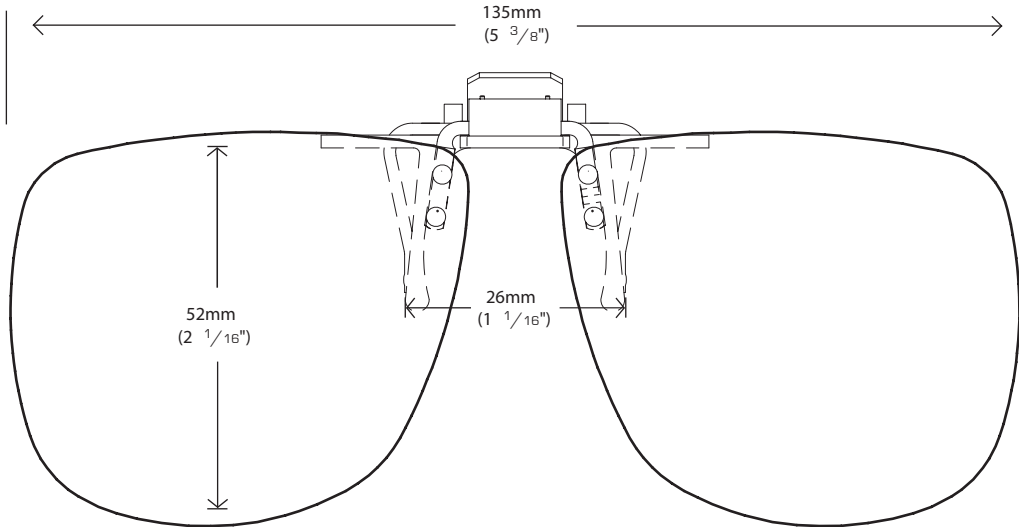

COCOONS FLIP-UPS SIZING GUIDE INSTRUCTIONS

This simple to use sizing guide will help you select the Cocoons Flip-Ups size that most accurately fits your prescription eyewear. To use the sizing guide, print out this form at 100% actual size and then place your prescription glasses face down on each shape to determine which one will most accurately match your eyewear.

FLIP-UPS OVAL 56

FLIP-UPS RECTANGLE 54

VERIFY THE DOCUMENT PRINTED CORRECTLY

When this document is printed at 100% size, this box should be the same dimensions as a standard credit card.

If the box is smaller or larger than your credit card, you'll need to reprint the document and double check that your printer settings are set to print the page at 100% size (no scaling).

ISOLATE YOUR EYES
COCOONS[®]

COCOONS FLIP-UPS SIZING GUIDE INSTRUCTIONS

This simple to use sizing guide will help you select the Cocoons Flip-Ups size that most accurately fits your prescription eyewear. To use the sizing guide, print out this form at 100% actual size and then place your prescription glasses face down on each shape to determine which one will most accurately match your eyewear.

FLIP-UPS SQUARE 58

FLIP-UPS AVIATOR 58

VERIFY THE DOCUMENT PRINTED CORRECTLY

When this document is printed at 100% size, this box should be the same dimensions as a standard credit card.

If the box is smaller or larger than your credit card, you'll need to reprint the document and double check that your printer settings are set to print the page at 100% size (no scaling).