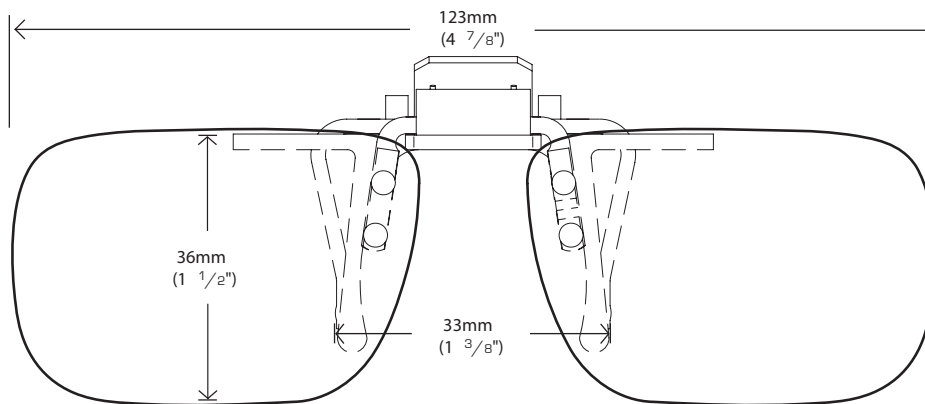

COCOONS FLIP-UPS SIZING GUIDE INSTRUCTIONS

This simple to use sizing guide will help you select the Cocoons Flip-Ups size that most accurately fits your prescription eyewear. To use the sizing guide, print out this form at 100% actual size and then place your prescription glasses face down on each shape to determine which one will most accurately match your eyewear.

FLIP-UPS OVAL 56

FLIP-UPS RECTANGLE 54

VERIFY THE DOCUMENT PRINTED CORRECTLY

When this document is printed at 100% size, this box should be the same dimensions as a standard credit card.

If the box is smaller or larger than your credit card, you'll need to reprint the document and double check that your printer settings are set to print the page at 100% size (no scaling).

ISOLATE YOUR EYES
COCOONS[®]

COCOONS FLIP-UPS SIZING GUIDE INSTRUCTIONS

This simple to use sizing guide will help you select the Cocoons Flip-Ups size that most accurately fits your prescription eyewear. To use the sizing guide, print out this form at 100% actual size and then place your prescription glasses face down on each shape to determine which one will most accurately match your eyewear.

FLIP-UPS SQUARE 58

FLIP-UPS AVIATOR 58

VERIFY THE DOCUMENT PRINTED CORRECTLY

When this document is printed at 100% size, this box should be the same dimensions as a standard credit card.

If the box is smaller or larger than your credit card, you'll need to reprint the document and double check that your printer settings are set to print the page at 100% size (no scaling).