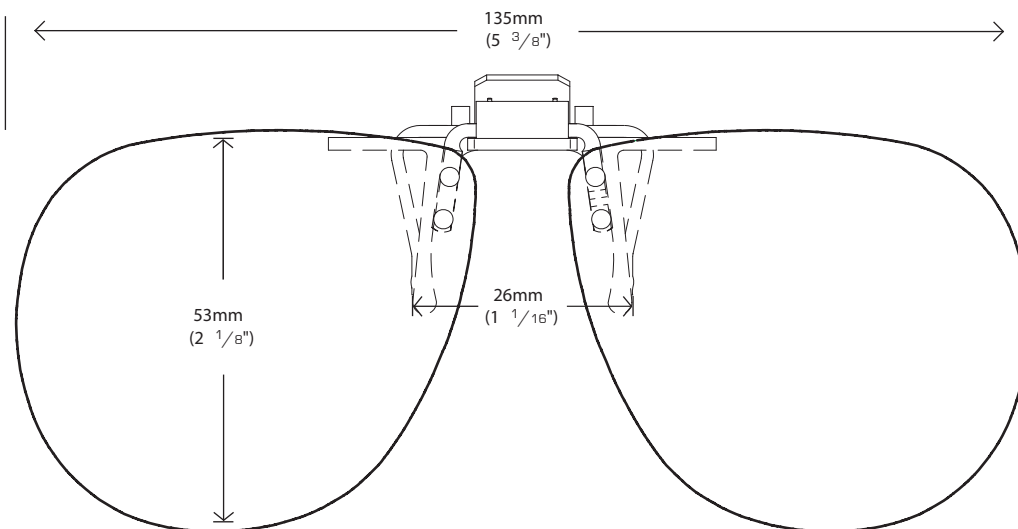

FLIP-UPS AVIATOR 58

VERIFY THE DOCUMENT PRINTED CORRECTLY

When this document is printed at 100% size, this box should be the same dimensions as a standard credit card.

If the box is smaller or larger than your credit card, you'll need to reprint the document and double check that your printer settings are set to print the page at 100% size (no scaling).

ISOLATE YOUR EYES
COCOONS®