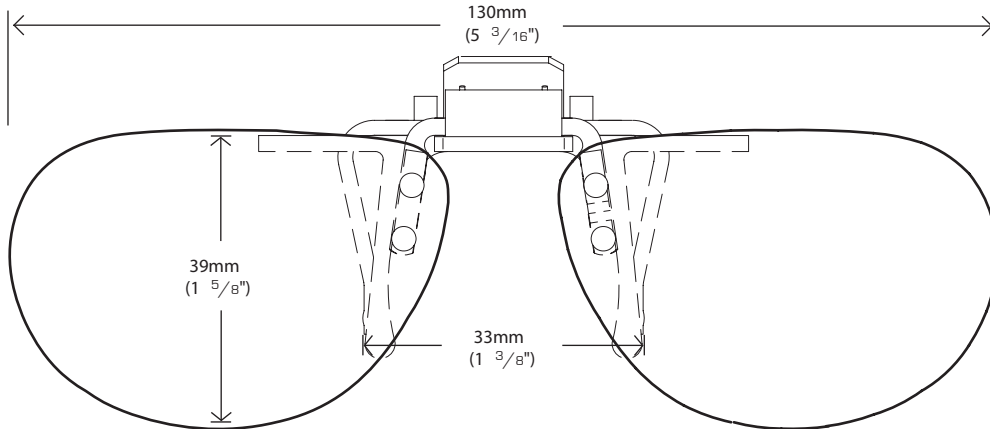

# COCOONS FLIP-UPS SIZING GUIDE INSTRUCTIONS

This simple to use sizing guide will help you select the Cocoons Flip-Ups size that most accurately fits your prescription eyewear. To use the sizing guide, print out this form at 100% actual size and then place your prescription glasses face down on each shape to determine which one will most accurately match your eyewear.

## FLIP-UPS OVAL 56